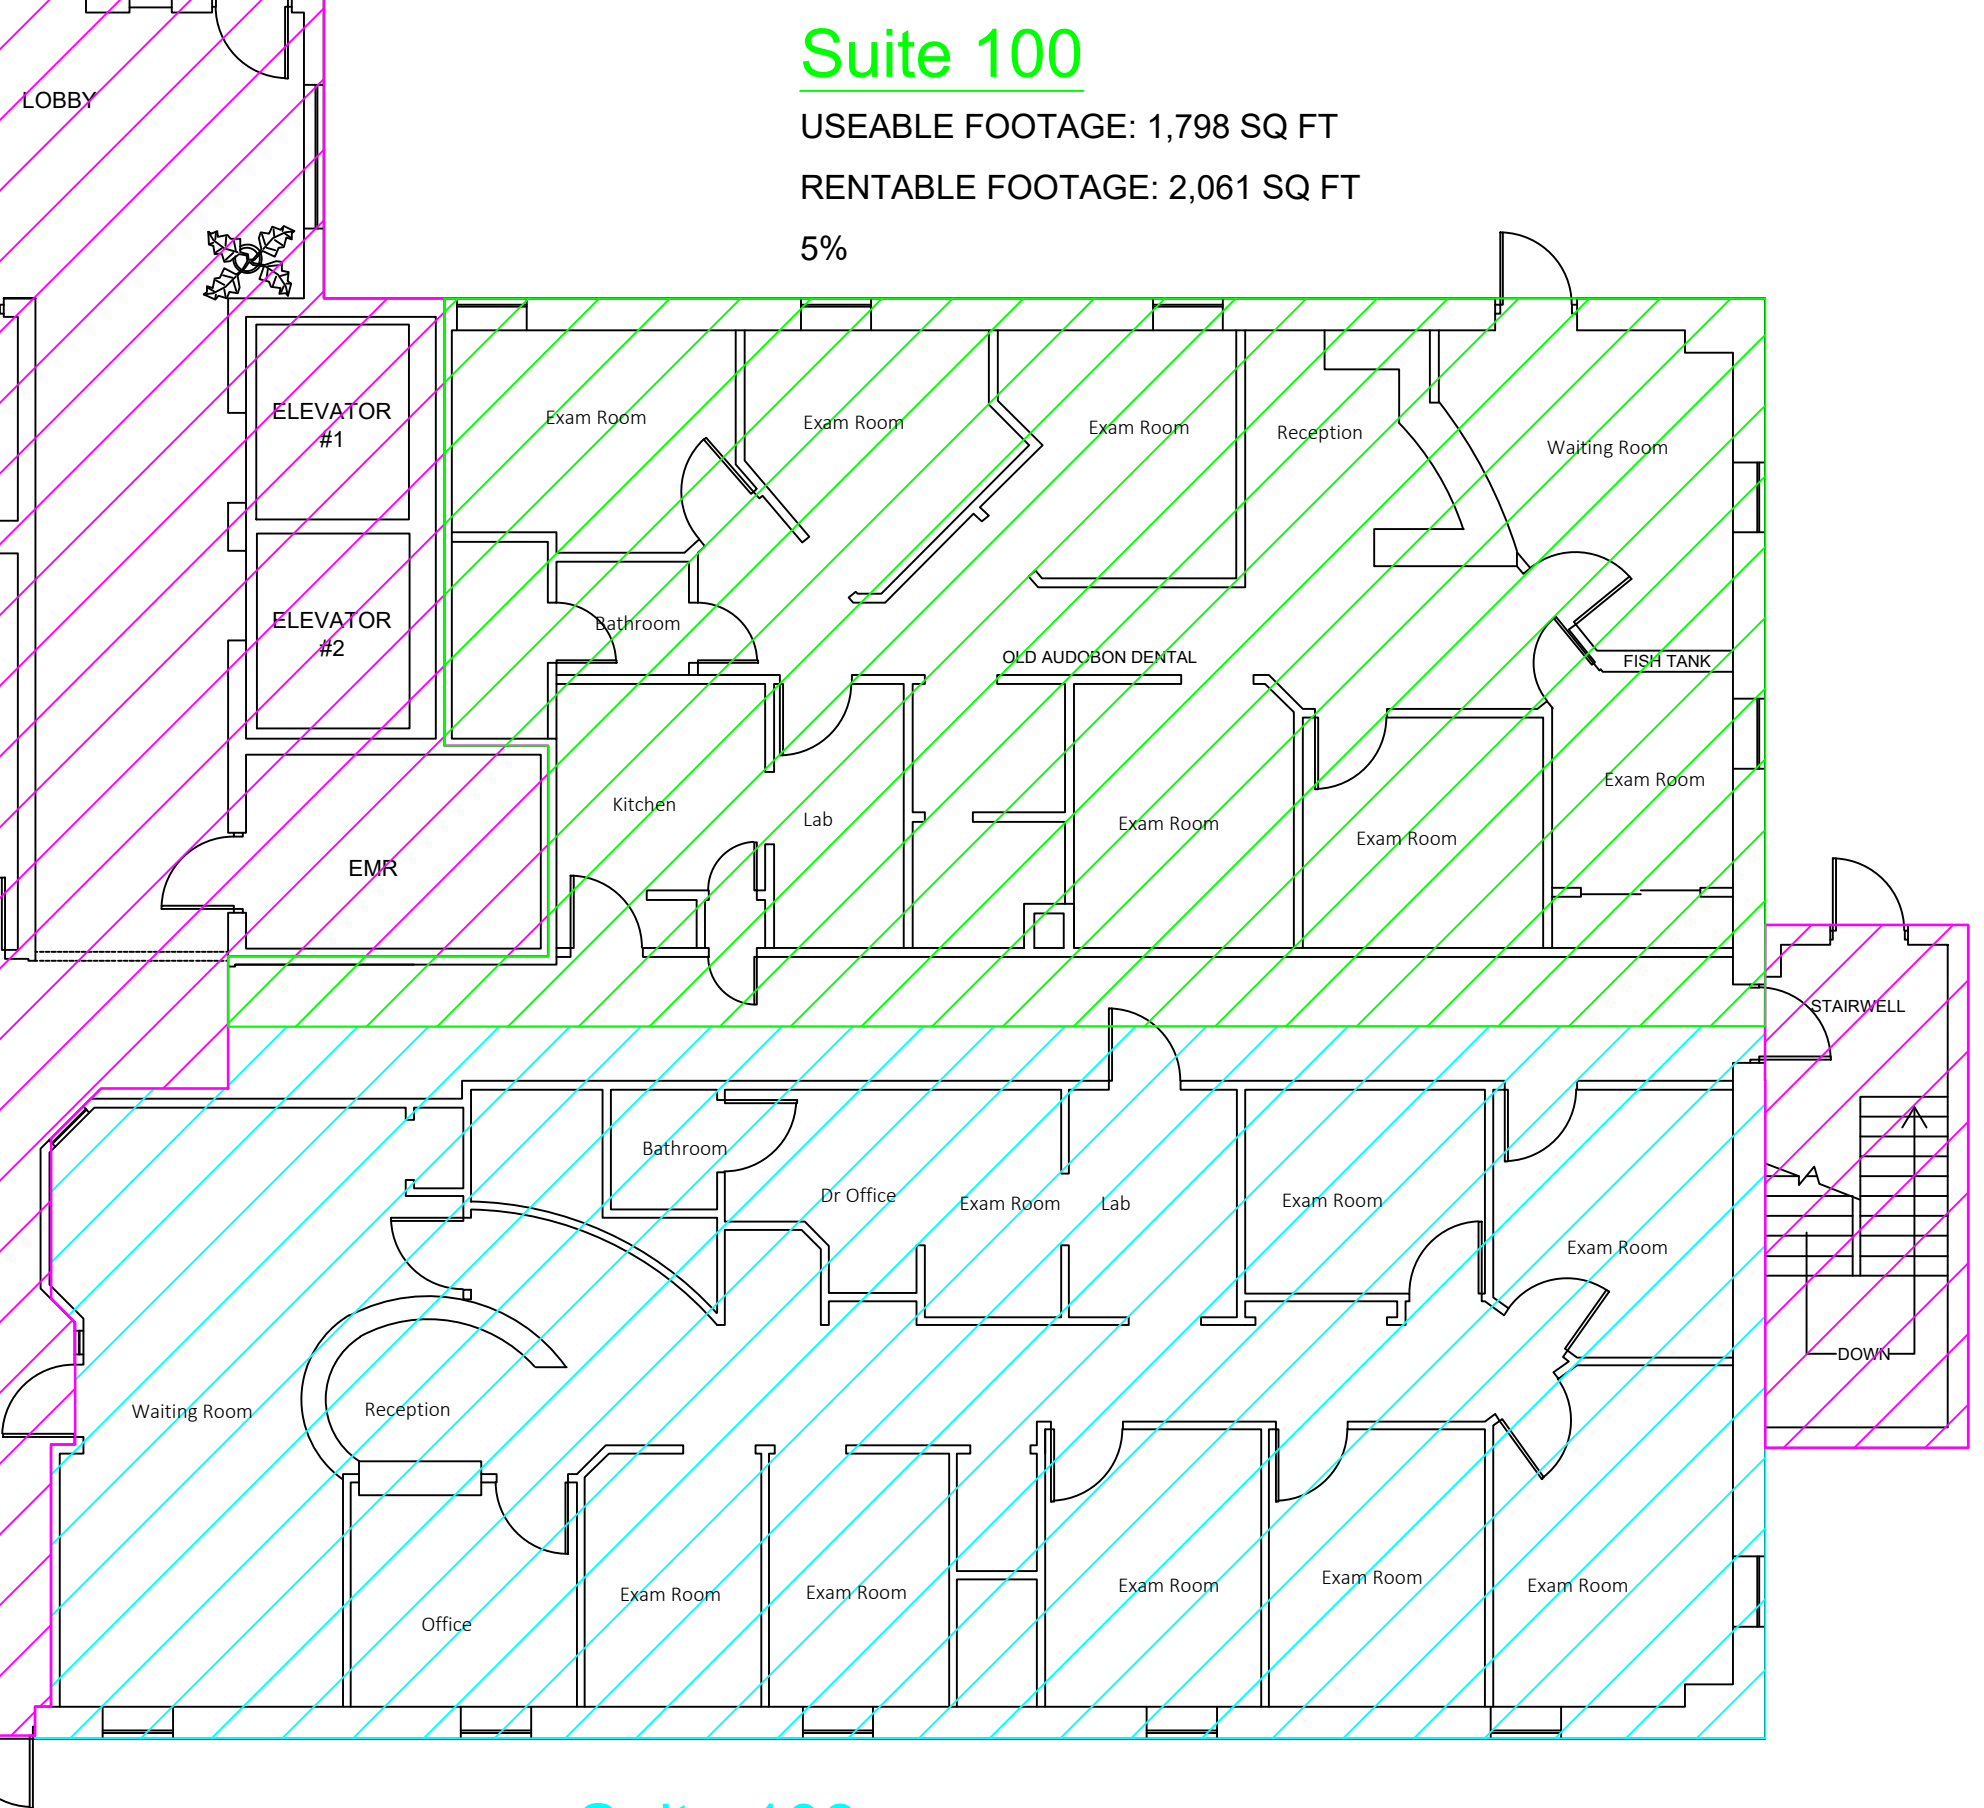

## Suite 100

USEABLE FOOTAGE: 1,798 SQ FT

RENTABLE FOOTAGE: 2,061 SQ FT

5%

## Suite 103

USEABLE FOOTAGE: 2,093 SQ FT

RENTABLE FOOTAGE: 2,400SQ FT

Pro-Ratta share 6%