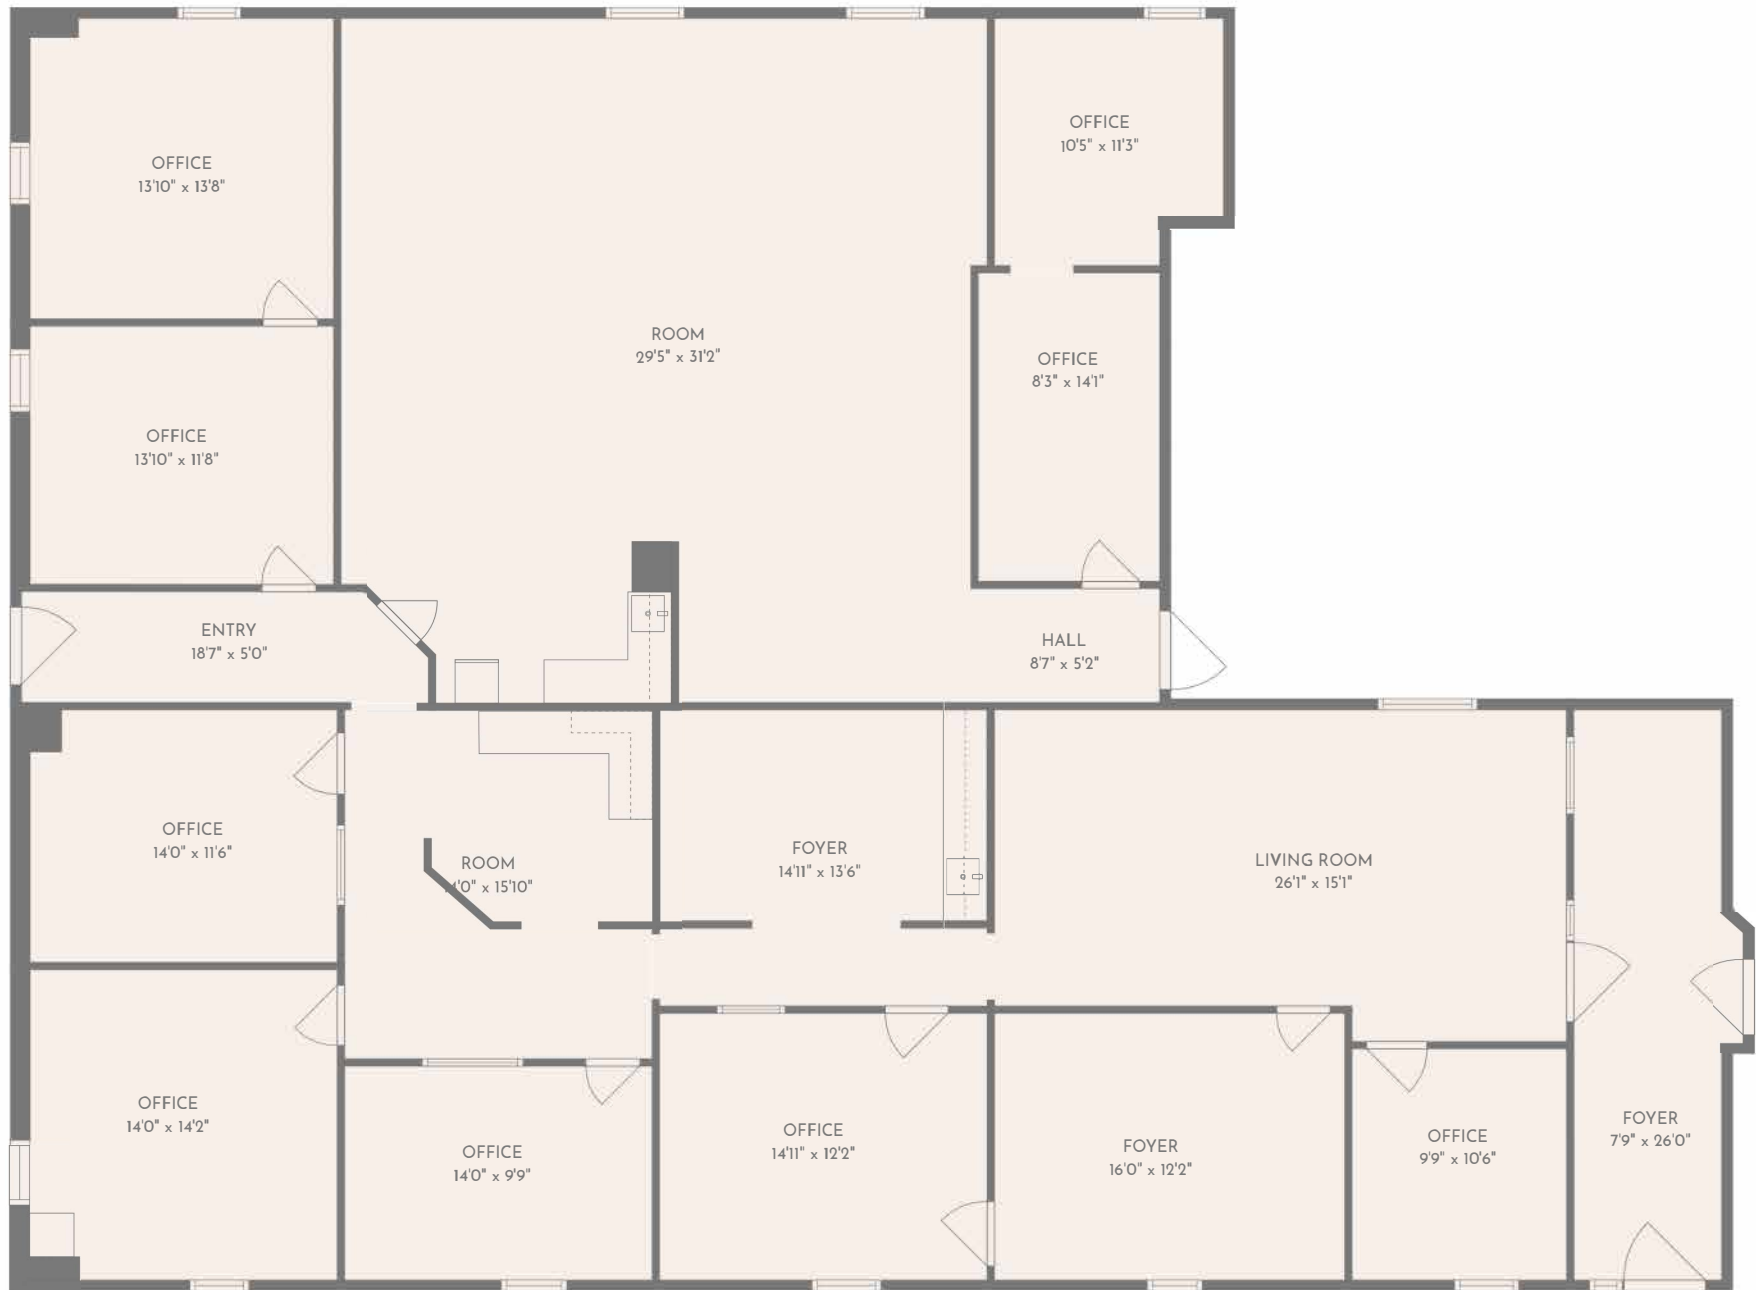

TOTAL: 3661 sq. ft
 1st floor: 3661 sq. ft
 EXCLUDED AREAS: WALLS: 160 sq. ft

all measurements approximate